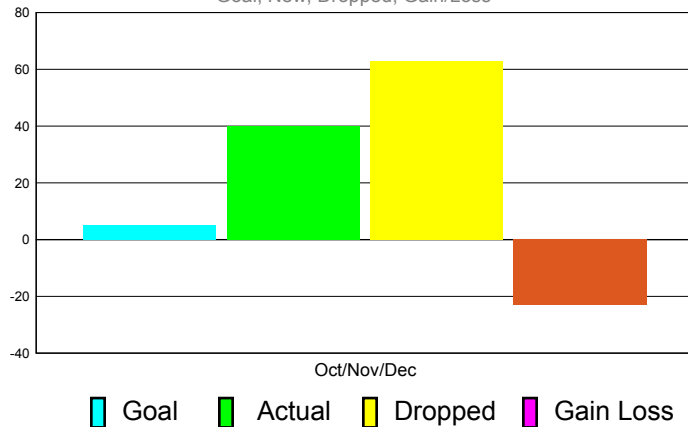

### Club Results 2011-2012

Goal, New, Dropped, Gain/Loss

## MEMBERSHIP

**Membership Results  
2011-2012**

**Membership  
2010-2011**

Month	Net Memb Goal	Actual New Memb	Actual Dropped Memb	Gain/Loss of Memb	Gain/ Loss of Memb
Oct/Nov/Dec	5	40	63	-23	-8
<b>Totals</b>	<b>5</b>	<b>40</b>	<b>63</b>	<b>-23</b>	<b>-8</b>

### Membership Results 2011-2012

Goal, New, Dropped, Gain/Loss